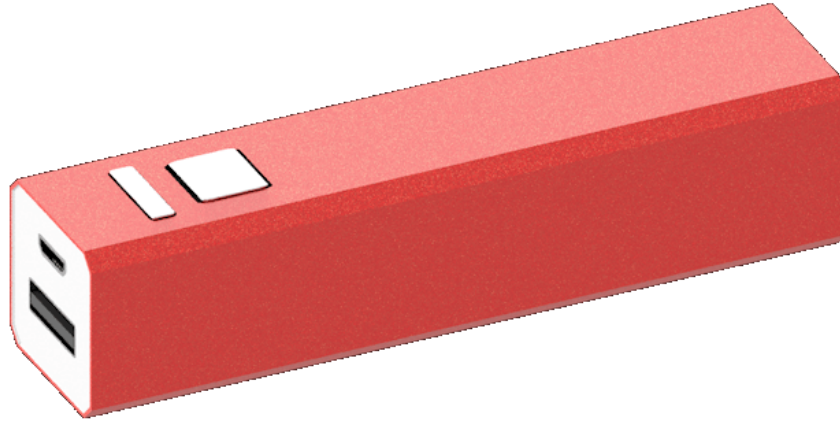

Power Shine

Slightly elongated slim rectangular-shaped metal Power Bank. The surface is embellished with a light satin effect that gives it an elegant look. It is equipped with a polished finish on-off button and a LED that indicates the loading status. Customisable with silk-screen printing and laser engraving.

Product code
PB004

Materials
Metal.

Delivery days
12

Front Customisation
Silk-screen Printing,
Laser Engraving.

Size
9,5 × 2,1 × 2,1 cm

Back Customisation
Silk-screen Printing,
Laser Engraving.

Right Customisation
Silk-screen Printing,
Laser Engraving.

Left Customisation
Silk-screen Printing,
Laser Engraving.

Print Area
6,5 × 1,5 + 9,0 × 1,5 +
9,0 × 1,5 + 9,0 × 1,5
cm

Accessories
USB Cable, Universal
multiple USB cable.

Packaging
Window Box XXL,
Custom Window box,
Slant Gift Box.